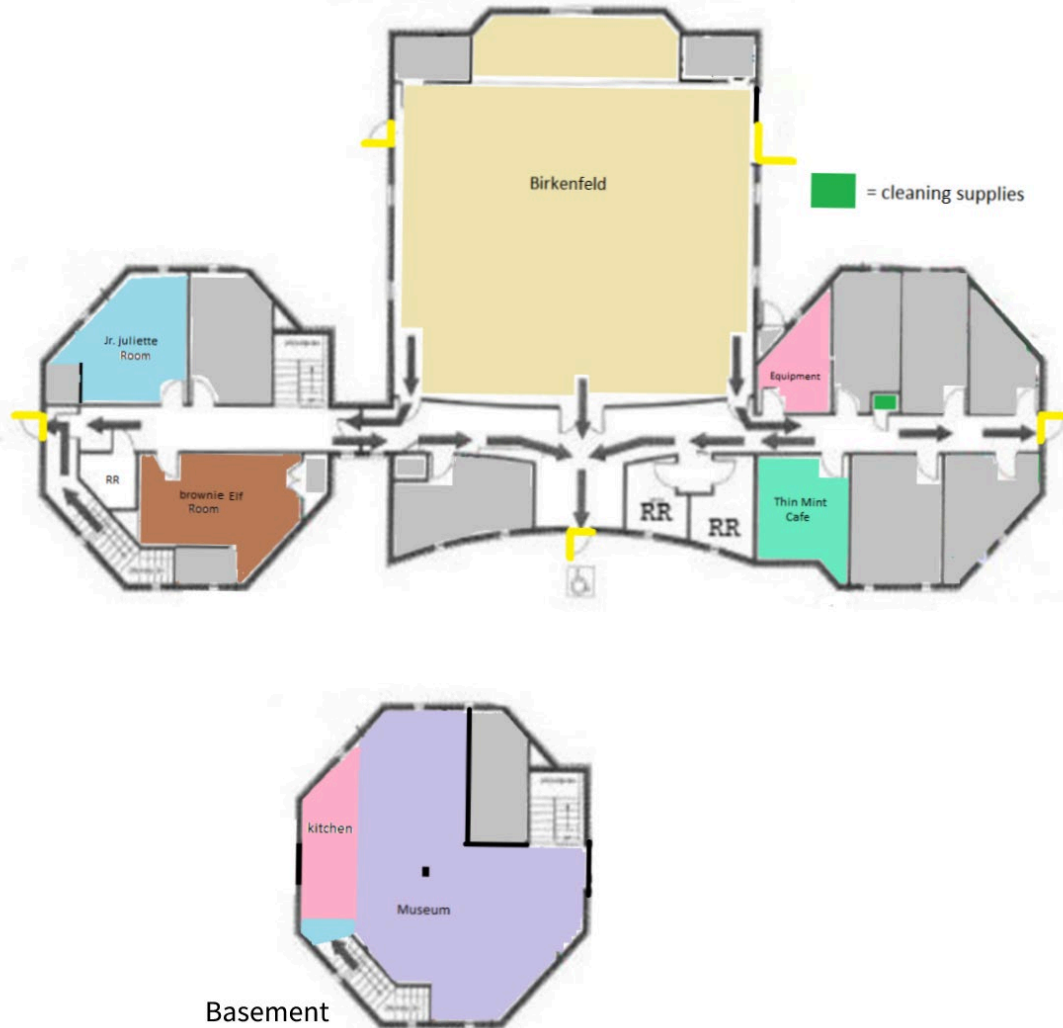

Peninsula Girl Scout Program Center

1600 NE Winters Rd.
Bremerton, WA 98311

These spaces are available for our troops to use at no cost. We do ask that you respect the space and reset things to where you found them. Be sure to clean up after yourselves and leave things better than you found them!