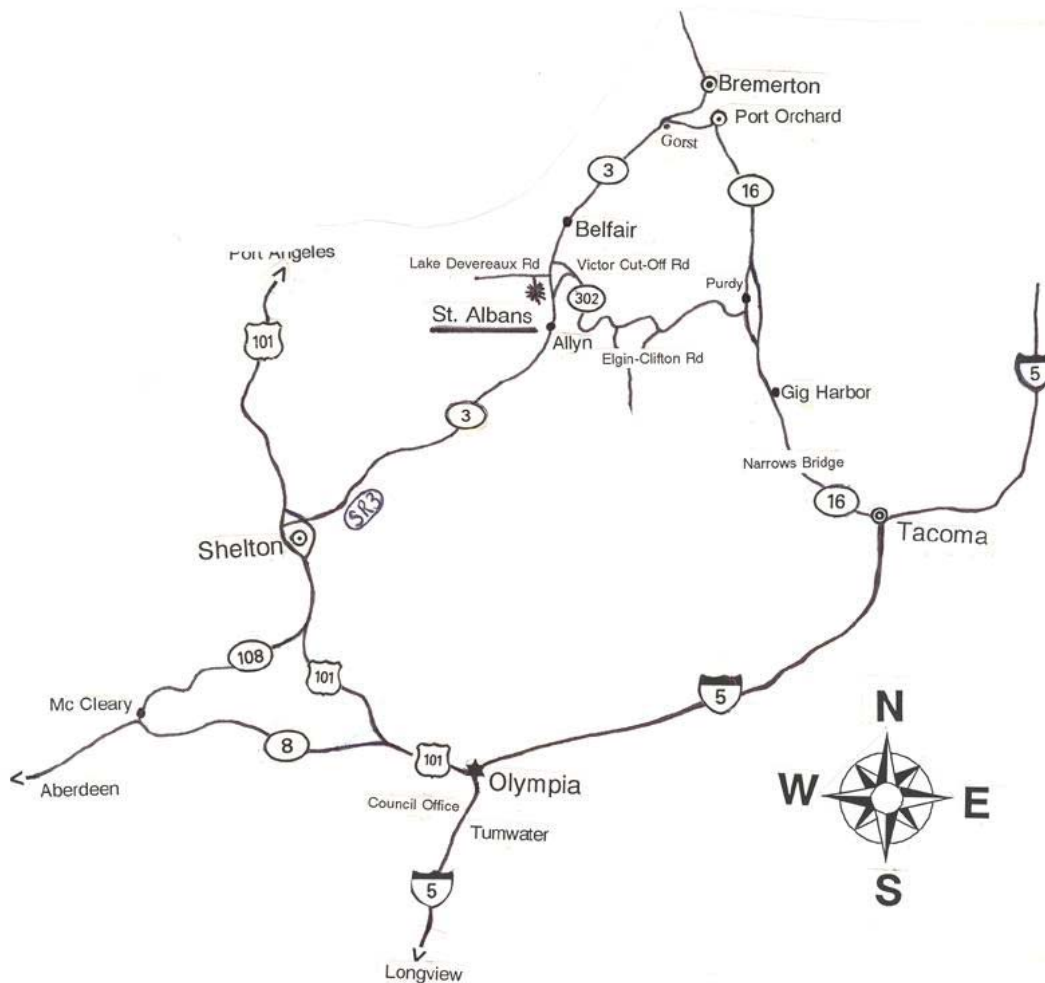

### DRIVING DIRECTIONS

#### **From Olympia**

From Exit 104 off I-5 to St. Albans—42 miles.

From I-5, take Exit 104 to N Hwy 101 (Bremerton). Stay in right lane on Hwy 101 where Hwy 8 to Aberdeen starts. Follow Hwy 101 N. Take first or second Shelton exit, go through downtown Shelton. Take SR-3 N toward Bremerton. Go on SR-3 N for 18 miles to Allyn, go through Allyn on SR-3 N for 2 miles to Lake Devareaux Road (mile post 23). Turn left and go 200 feet and turn left into St. Albans.

#### **From Tacoma:**

From Narrows Bridge to St. Albans through Gorst—32 miles

From Narrows Bridge, take West Hwy 16, 20 miles to Gorst. Take South SR-3—Belfair Exit, left on South SR-3 to Belfair, 9 miles. Go through Belfair on South SR-3, 3 miles to Lake Devareaux Road (mile post 23). Turn right and go 200 feet then turn left into St. Albans.

# CAMP ST. ALBANS