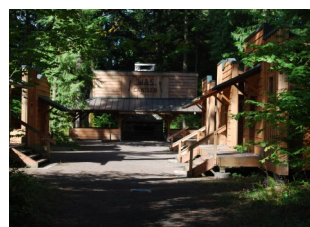

Frontier: Five cabins with a western town design; each sleeps 6 on bunks with mattresses. Program shelter has a fireplace, water, table with benches and is wheelchair accessible. The unit's fire circle is close to the program shelter but not visible from the main area. This is a level unit and the restroom has flush toilets.