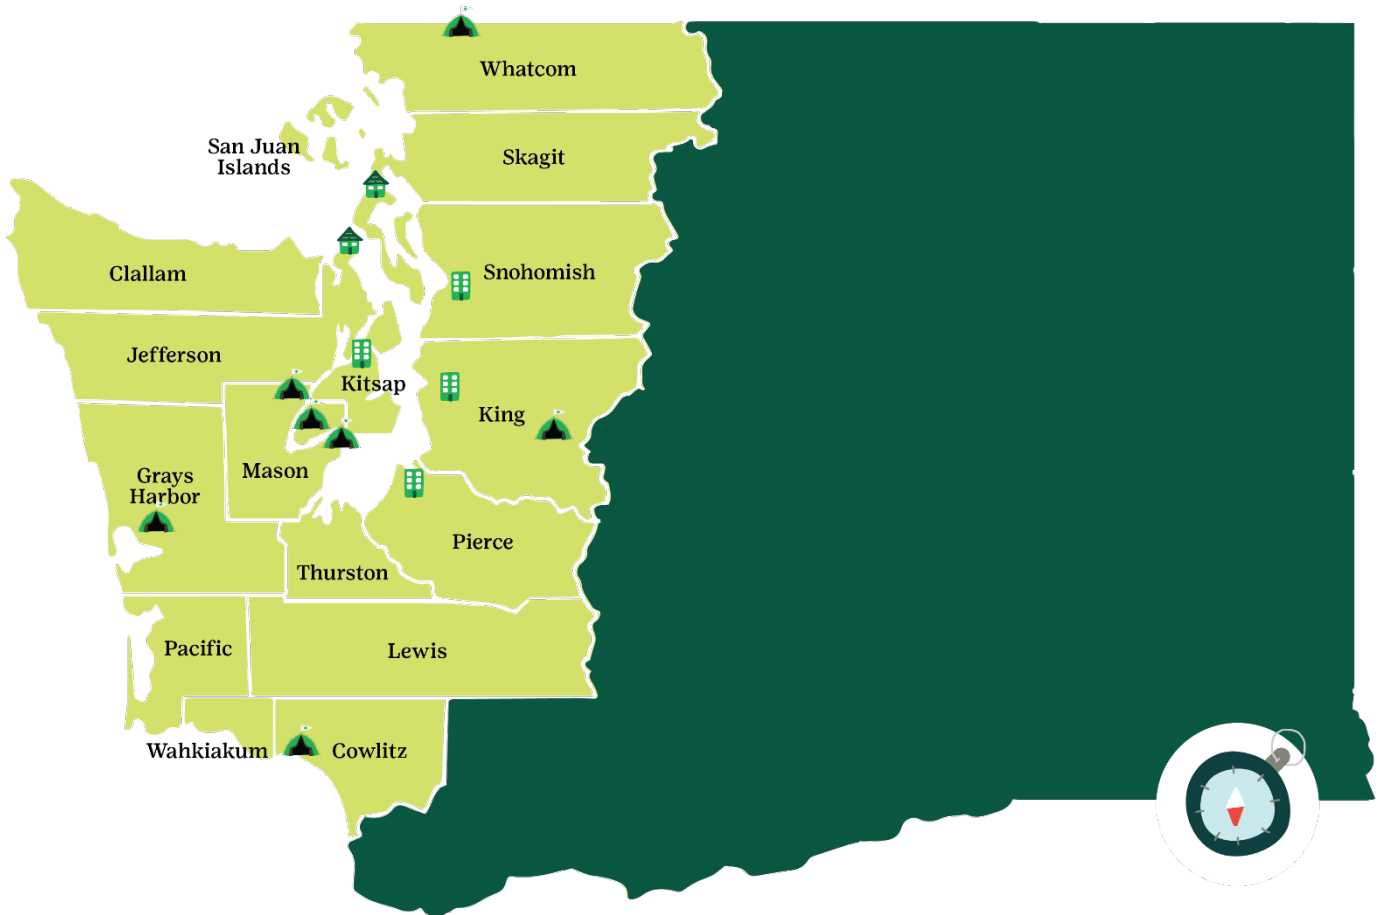

Council Map

Service Unit Locations

Seattle Administrative Office
5601 6th Ave. S Suite 150
Seattle, WA 98108

Tacoma Retail Store
5849 Tacoma Mall Blvd. Suite D
Tacoma, WA 98409

North Regional Office and Store
3224 Wetmore Ave. A.
Everett, WA 98201

**Bremerton Girl Scout Program
Center and Satellite Store**
1600 NE Winters Rd.
Bremerton, WA 98311

Port Townsend Troop House
838 Tyler St.
Port Townsend WA, 98368

Oak Harbor Troop House
759 SE 4th Ave.
Oak Harbor, WA 98277

Camp Evergreen
655 Mill Creek Rd.
Longview, WA 98632

Camp Klahanee
94 Larson Brothers Rd.
Hoquaim, WA 98550

Camp Lyle McLeod
800 Twin Lakes Rd.
Tahuya, WA 98588

Girl Scout Camp River Ranch
33318 NE 24th St.
Carnation, WA 98014

Camp Robbinswold
N 39580 Highway 101
Lilliwaup, WA 98555

Camp St. Albans
251 E Lake Devereaux Rd.
Allyn, WA 98524

Camp Towhee
9010 Heady Rd.
Sumas, WA 98266

For office & store hours visit our website at www.GirlScoutsWW.org/contact